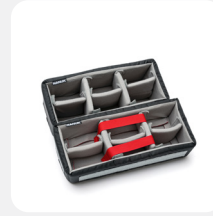

Options Available

Empty

Cubed Foam & Eggshell

Tray & Rigid Dividers

Padded Dividers

Pro Photo Kit

Available Colors

Accessories Available

Cubed Foam

Lid Organizer

Tray & Rigid Dividers

Padded Dividers

TSA Powerclaw Latch Retrofit Kit

Nanuk TSA Padlock

Desiccant Container

AirTag Holder

Shoulder Strap

UPC Code	Item Number	Description
666365076427	T30S-000BK-0A0	Nanuk Case T30 - Black
666365106056	T30S-000OL-0A0	Nanuk Case T30 - Olive
666365106049	T30S-000OR-0A0	Nanuk Case T30 - Orange
666365103888	T30S-010BK-0A0	Nanuk Case T30 w foam - Black
666365106070	T30S-010OL-0A0	Nanuk Case T30 w foam - Olive
666365106063	T30S-010OR-0A0	Nanuk Case T30 w foam - Orange
666365103901	T30S-020BK-0A0	Nanuk Case T30 w/padded divider - Black
666365106094	T30S-020OL-0A0	Nanuk Case T30 w/padded divider - Olive
666365106087	T30S-020OR-0A0	Nanuk Case T30 w/padded divider - Orange
666365103918	T30S-060BK-0A0	Nanuk Case T30 w/lid org, w/divider - Black
666365106131	T30S-060OL-0A0	Nanuk Case T30 w/lid org, w/divider - Olive
666365106124	T30S-060OR-0A0	Nanuk Case T30 w/lid org, w/divider - Orange
666365103932	T30S-170BK-0A0	Nanuk Case T30 w/Tray & Rigid divider - Black
666365106155	T30S-170OL-0A0	Nanuk Case T30 w/Tray & Rigid divider - Olive
666365106148	T30S-170OR-0A0	Nanuk Case T30 w/Tray & Rigid divider - Orange
666365101112	1-T3000-K	Foam insert for T30 Nanuk Case-Kit
666365101525	30-T3001-K	Tray and Rigid Divider for T30 Nanuk case-Kit
666365104298	50-T3001-K	Lid Organizer for Nanuk Case T30-Kit
666365104274	60-T3001-K	Padded Divider for Nanuk Case T30-Kit