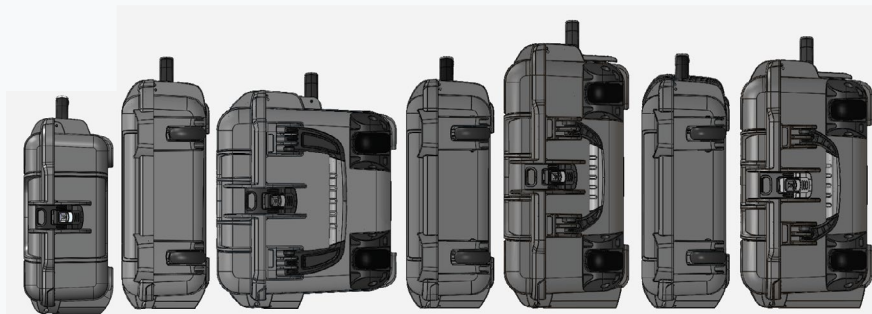

991 Custom Bow Case ■

LONG GUN CASES

Empty or with
full layered foam

**Cubed foam for 980*

**980, 985, 988, 990,
991, 995, 996**

Long

980

985