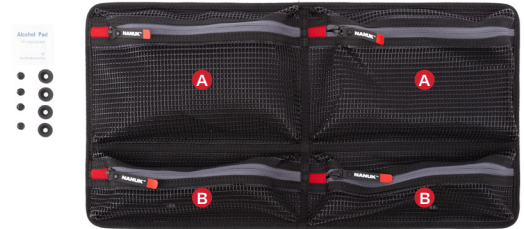

## Specifications

Height	10.4" 264mm
Width	19.9" 483mm
Weight	1.4 lb 0.63 kg

- A** 2 Large mesh pocket with front zipper  
6.3 x 9.4 x 0.5" | 160 x 239 x 12.7 mm
- B** 2 Small mesh pockets with front zipper  
3.6 x 9.4 x 0.5" | 160 x 239 x 12.7 mm

Elevate your gear organization with our Mesh Lid Organizer, meticulously designed for the Nanuk 935 case. This innovative accessory ensures that your essentials are secure and easily accessible, whether you're a professional, an adventurer, or a creator.

For professionals, it's perfect for keeping tools, camera accessories, and small parts neatly arranged and within easy reach. Adventurers will appreciate the way it organizes camping gear, travel essentials, and first aid kits, making everything readily accessible during your journey. Creators can manage audio equipment, drone accessories, and cables with precision, ensuring nothing gets misplaced during shoots or performances.